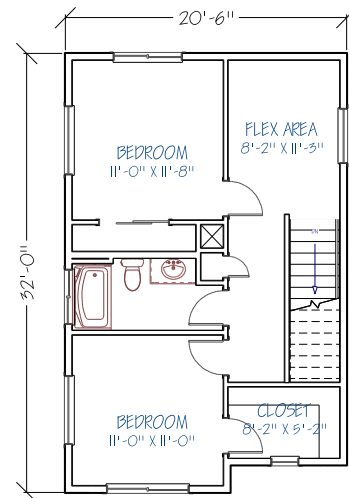

TULLAMORE 8TH

152030

2030 SQ FT
3 BEDROOM
3 BATH