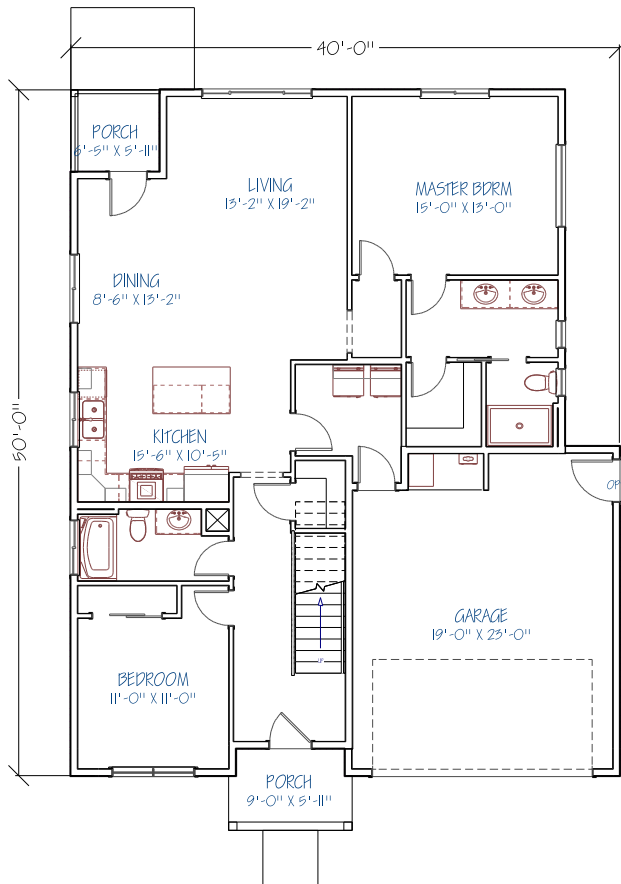

TULLAMORE 8TH

152030

2030 SQ FT
3 BEDROOM
3 BATH