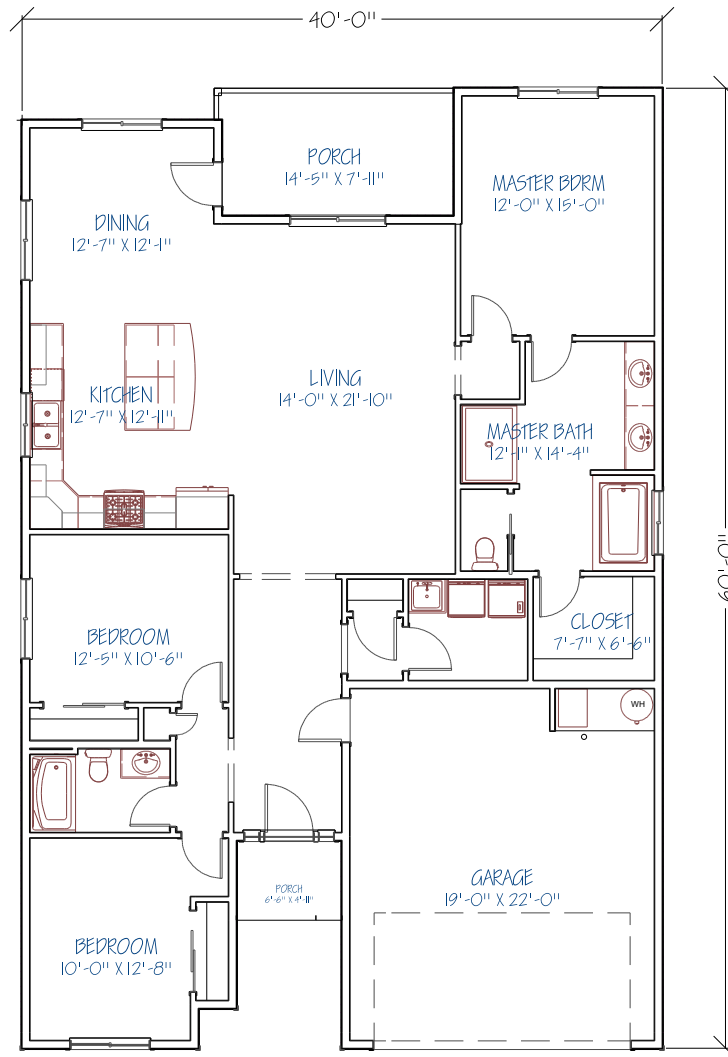

LIVING AREA
1721 SQ FT
GARAGE AREA
446 SQ FT