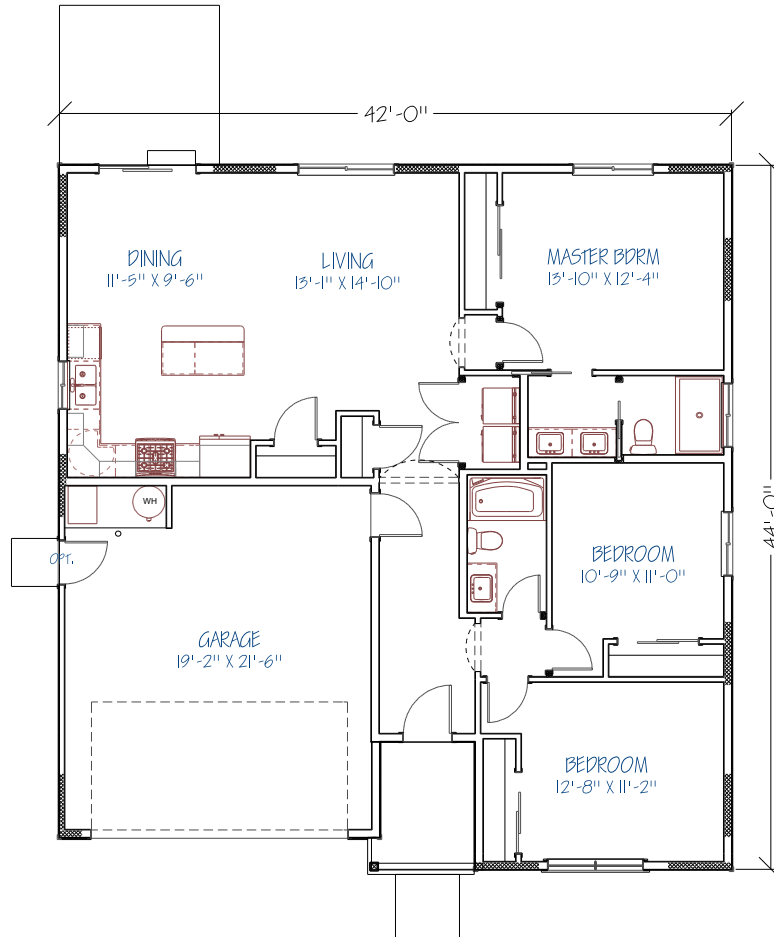

# TULLAMORE 8TH

R1328

1328 SQ FT  
3 BEDROOM  
2 BATH

LIVING AREA  
1328 SQ FT  
GARAGE AREA  
432 SQ FT

# TULLAMORE 8TH

R1421

1421 SQ FT  
3 BEDROOM  
2 BATH

LIVING AREA  
1421 SQ FT  
GARAGE AREA  
453 SQ FT