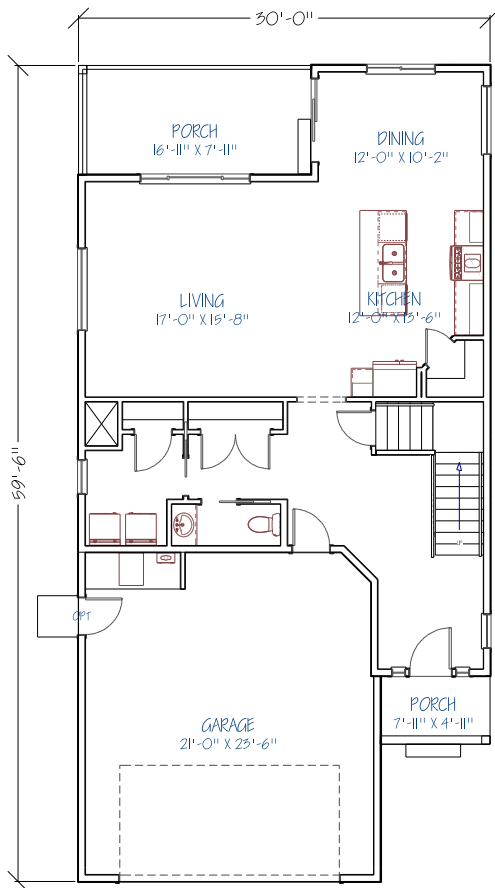

LIVING AREA
1009 SQ FT
GARAGE AREA
520 SQ FT