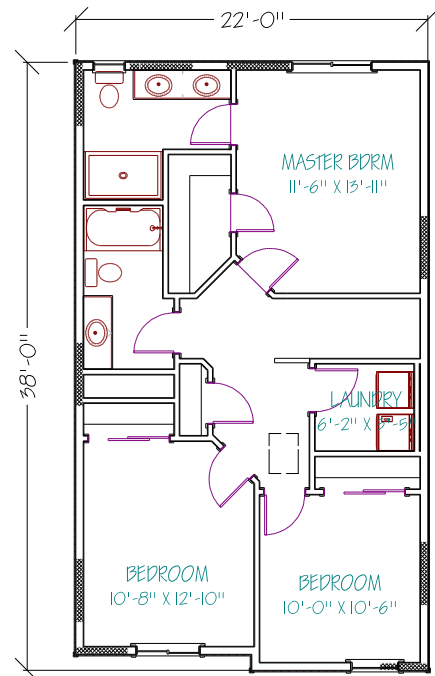

# TULLAMORE 8TH

TS1547

1547 SQ FT  
3 BEDROOM  
2-1/2 BATH

LIVING AREA  
722 SQ FT  
GARAGE AREA  
484 SQ FT

LIVING AREA  
825 SQ FT

TULLAMORE  
8TH

151729

1729 SQ FT  
4 BEDROOM  
2-1/2 BATH