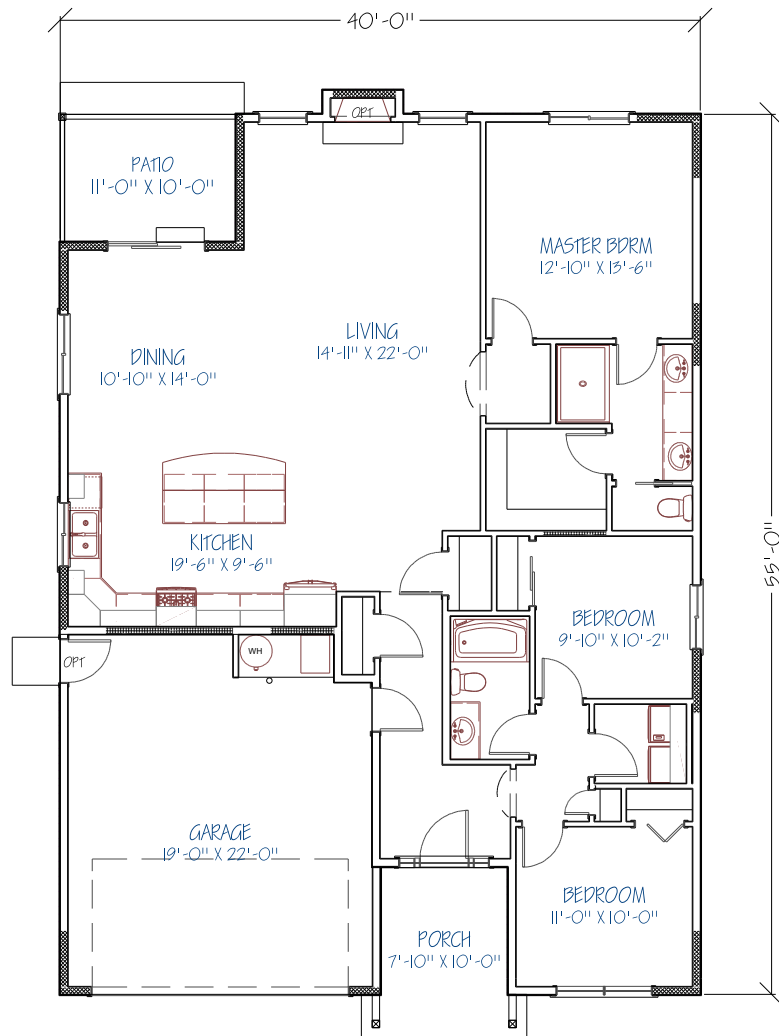

LIVING AREA
1612 SQ FT
GARAGE AREA
436 SQ FT