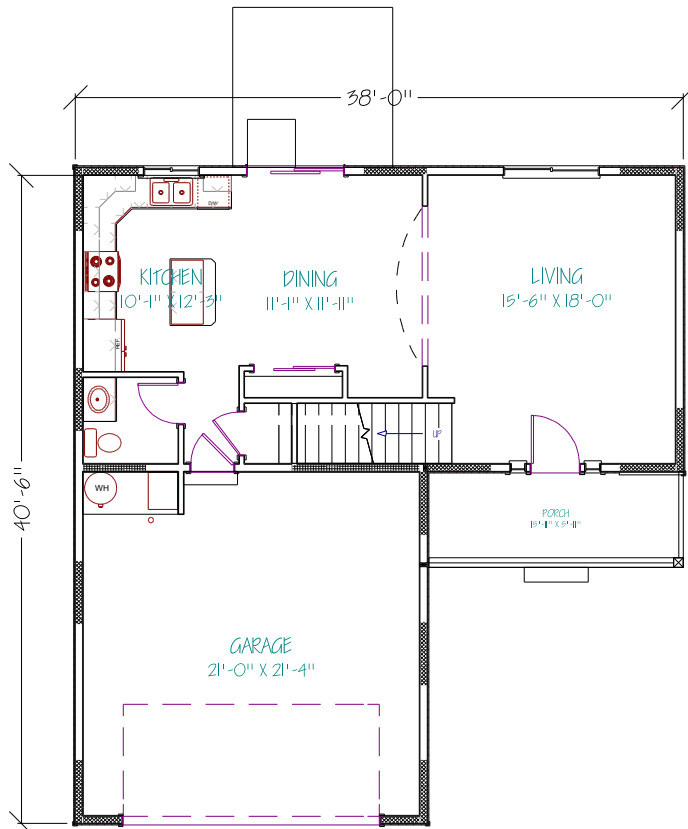

LIVING AREA
722 SQ FT
GARAGE AREA
484 SQ FT