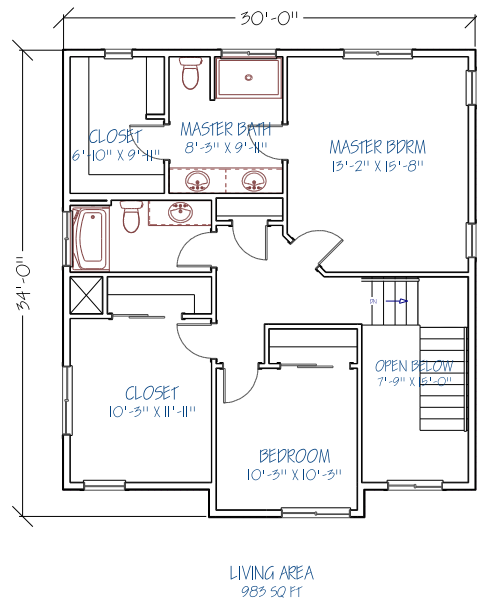

# TULLAMORE 8TH

TS1992

1992 SQ FT  
3 BEDROOM  
2-1/2 BATH

LIVING AREA  
1009 SQ FT  
GARAGE AREA  
520 SQ FT