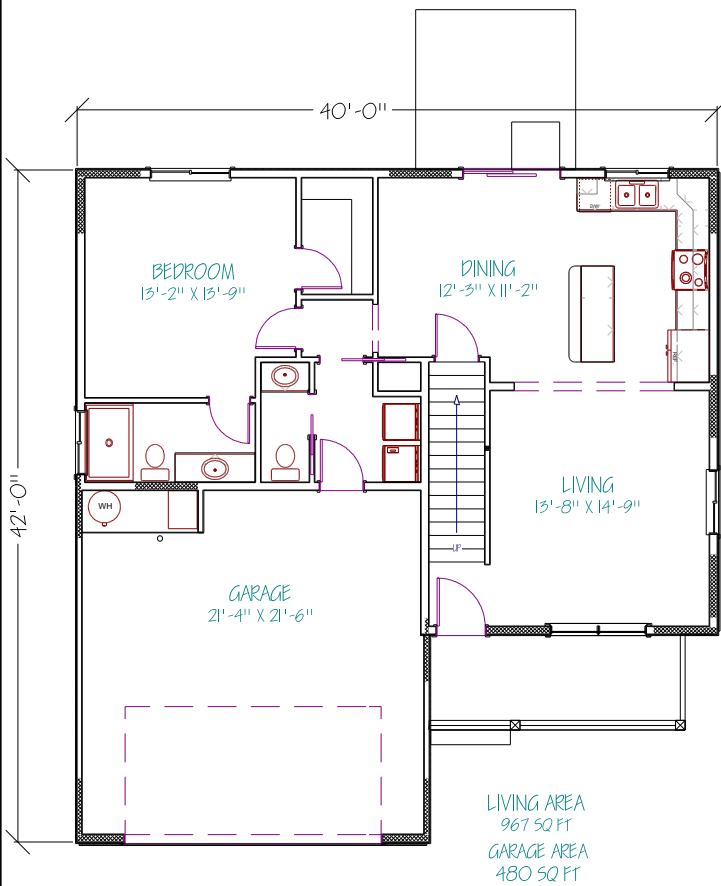

# TULLAMORE 8TH

TS1547

1547 SQ FT  
3 BEDROOM  
2-1/2 BATH

LIVING AREA  
722 SQ FT  
GARAGE AREA  
484 SQ FT

LIVING AREA  
825 SQ FT

TULLAMORE  
8TH

151729

1729 SQ FT  
4 BEDROOM  
2-1/2 BATH