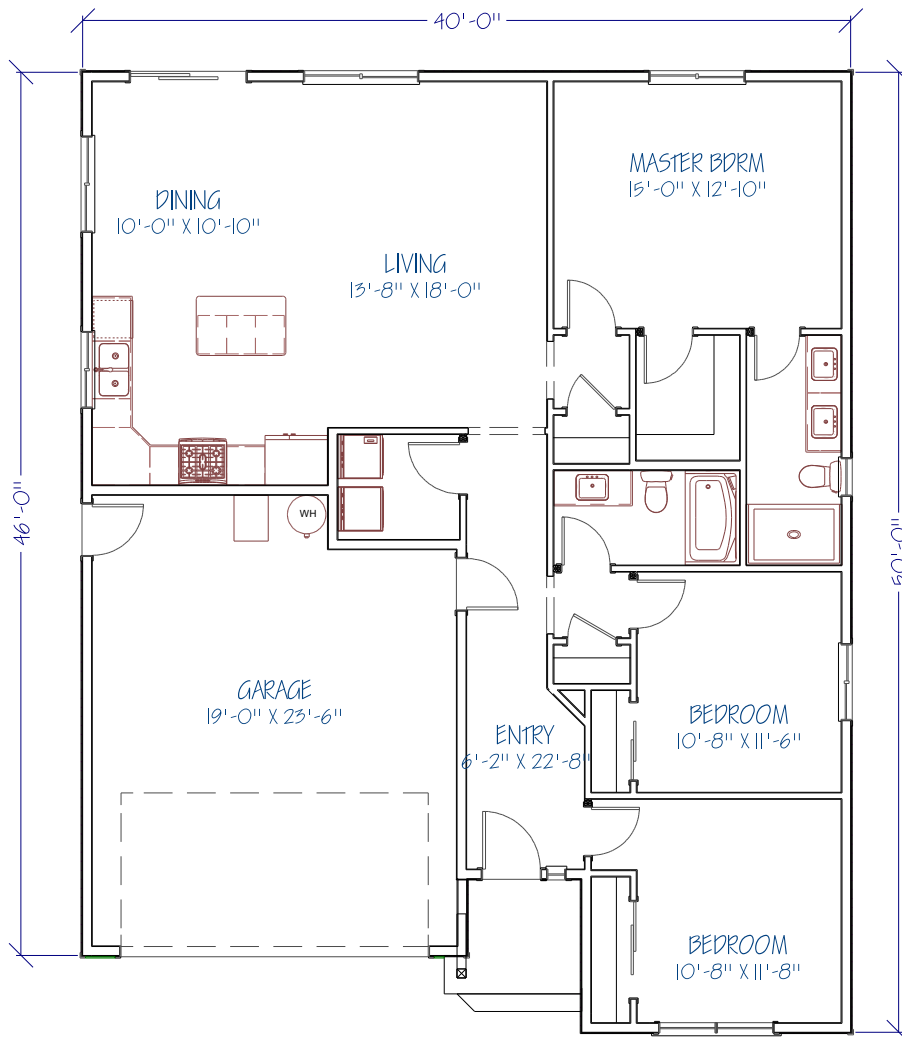

LIVING AREA
1421 SQ FT
GARAGE AREA
453 SQ FT