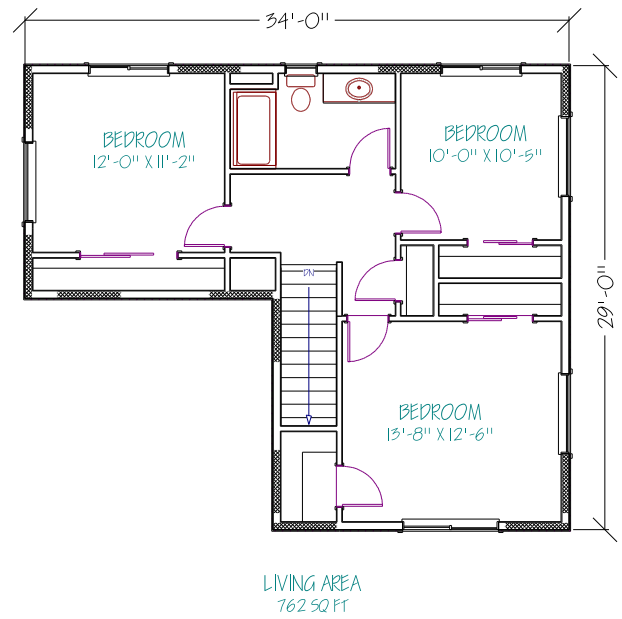

# TULLAMORE 8TH

TS1547

1547 SQ FT  
3 BEDROOM  
2-1/2 BATH

LIVING AREA  
722 SQ FT  
GARAGE AREA  
484 SQ FT

LIVING AREA  
825 SQ FT

TULLAMORE  
8TH

151729

1729 SQ FT  
4 BEDROOM  
2-1/2 BATH