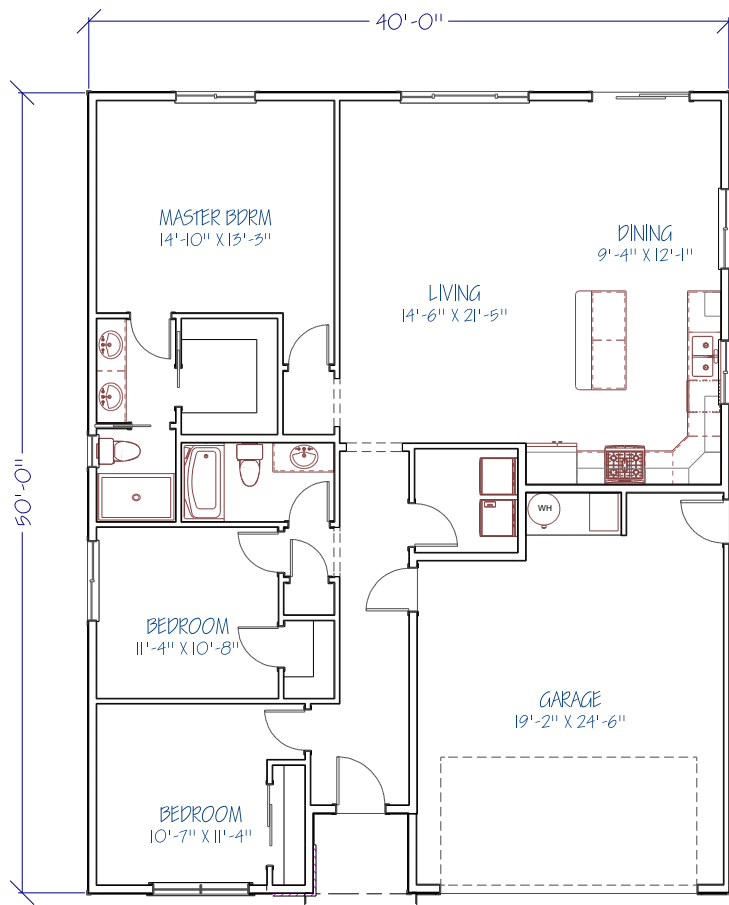

LIVING AREA
1508 SQ FT
GARAGE AREA
462 sq ft