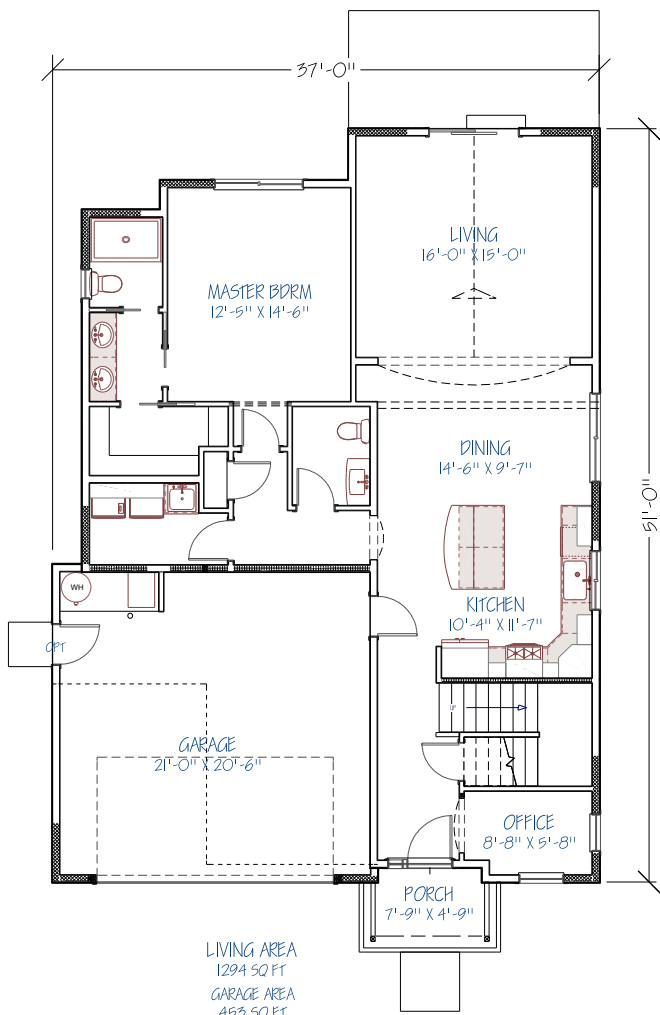

TULLAMORE 8TH

152225

2,225 SQ FT
4 BEDROOM
2-1/2 BATH