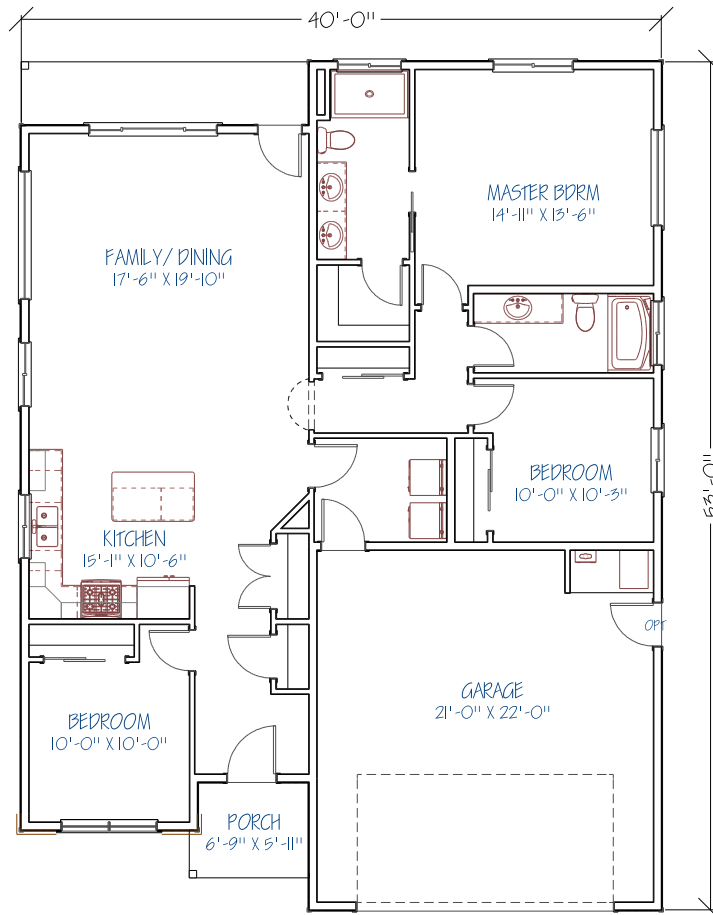

LIVING AREA
1449 SQ FT
GARAGE AREA
488 SQ FT