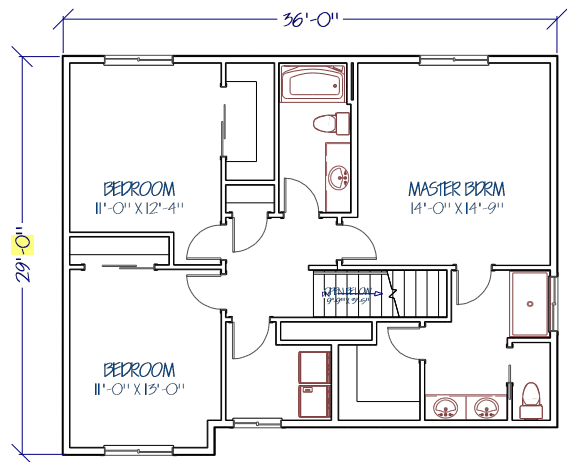

GARDEN GROVE

ASTER

1226 SQ FT
3 BEDROOM
2 BATH

LIVING AREA
1226 SQ FT
GARAGE AREA
404 SQ FT

GARDEN GROVE

LOTUS

1447 SQ FT
3 BEDROOM
2 BATH

LIVING AREA
1447 SQ FT
GARAGE AREA
448 sq ft

GARDEN GROVE

POPPY

1713 SQ FT
 3 BEDROOM
 2 BATH
 3-CAR GARAGE

LIVING AREA
 948 SQ FT
 GARAGE AREA
 480 SQ FT

LIVING AREA
 743 SQ FT

GARDEN GROVE

PRIMROSE

1817 SQ FT
3 BEDROOM
2-1/2 BATH

LIVING AREA
823 SQ FT
GARAGE AREA
443 sq ft

LIVING AREA
994 SQ FT

GARDEN GROVE

TANSY

1855 SQ FT
3 BEDROOM
2-1/2 BATH