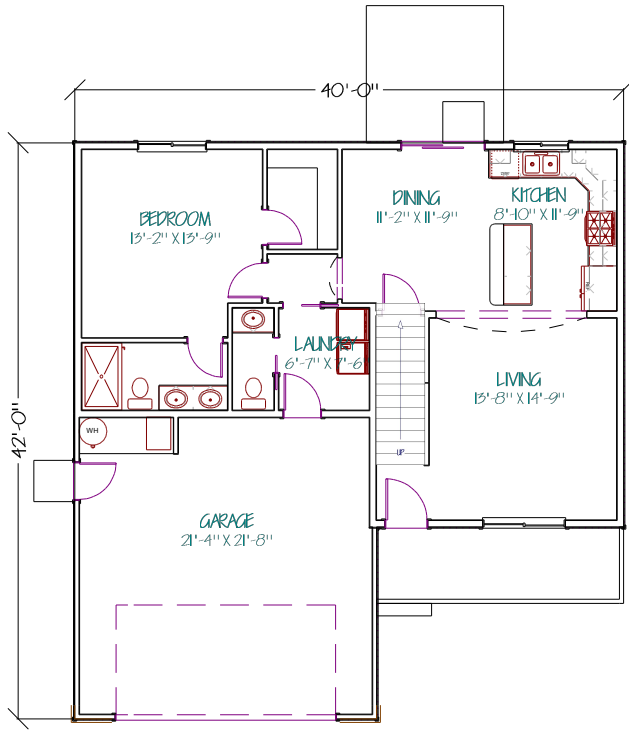

GARDEN GROVE

ASTER

1226 SQ FT
3 BEDROOM
2 BATH

LIVING AREA
1226 SQ FT
GARAGE AREA
404 SQ FT

GARDEN GROVE

LOTUS

1447 SQ FT
3 BEDROOM
2 BATH

LIVING AREA
1447 SQ FT
GARAGE AREA
448 sq ft

GARDEN GROVE

POPPY

1713 SQ FT
 3 BEDROOM
 2 BATH
 3-CAR GARAGE

LIVING AREA
 948 SQ FT
 GARAGE AREA
 480 SQ FT

LIVING AREA
 743 SQ FT

GARDEN GROVE

PRIMROSE

1817 SQ FT
3 BEDROOM
2-1/2 BATH

LIVING AREA
823 SQ FT
GARAGE AREA
443 sq ft

LIVING AREA
994 SQ FT

GARDEN GROVE

TANSY

1855 SQ FT
3 BEDROOM
2-1/2 BATH