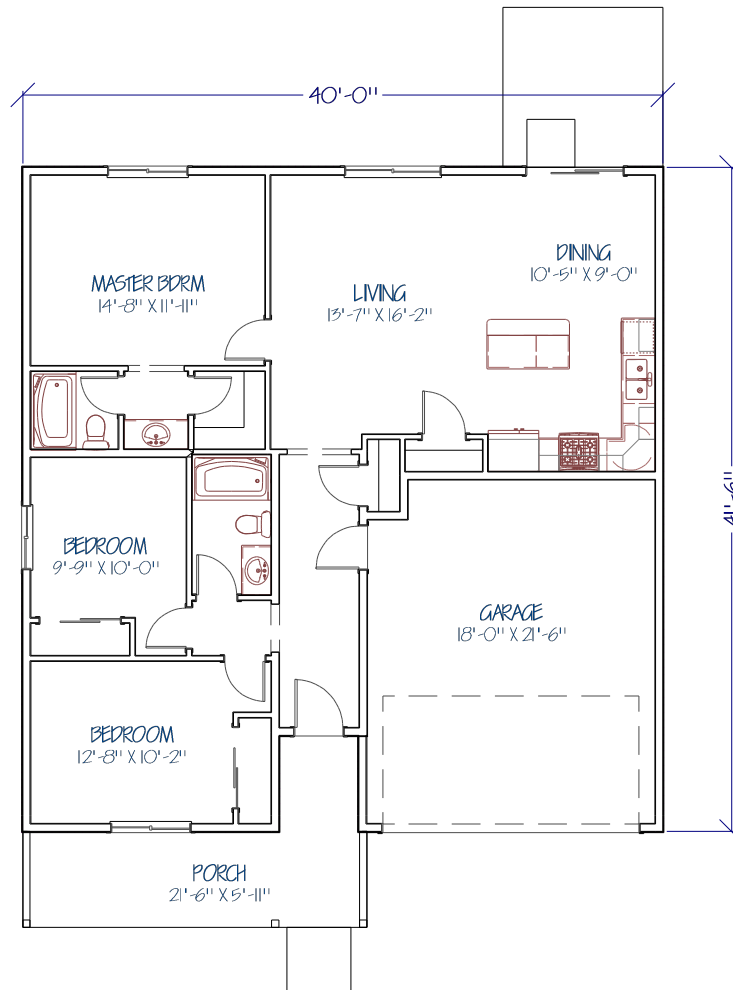

GARDEN GROVE

ASTER

1226 SQ FT
3 BEDROOM
2 BATH

LIVING AREA
1226 SQ FT
GARAGE AREA
404 SQ FT

GARDEN GROVE

LOTUS

1447 SQ FT
3 BEDROOM
2 BATH

LIVING AREA
1447 SQ FT
GARAGE AREA
448 sq ft

GARDEN GROVE

POPPY

1713 SQ FT
 3 BEDROOM
 2 BATH
 3-CAR GARAGE

LIVING AREA
 948 SQ FT
 GARAGE AREA
 480 SQ FT

LIVING AREA
 743 SQ FT

GARDEN GROVE

PRIMROSE

1817 SQ FT
3 BEDROOM
2-1/2 BATH

LIVING AREA
823 SQ FT
GARAGE AREA
443 sq ft

LIVING AREA
994 SQ FT

GARDEN GROVE

TANSY

1855 SQ FT
3 BEDROOM
2-1/2 BATH