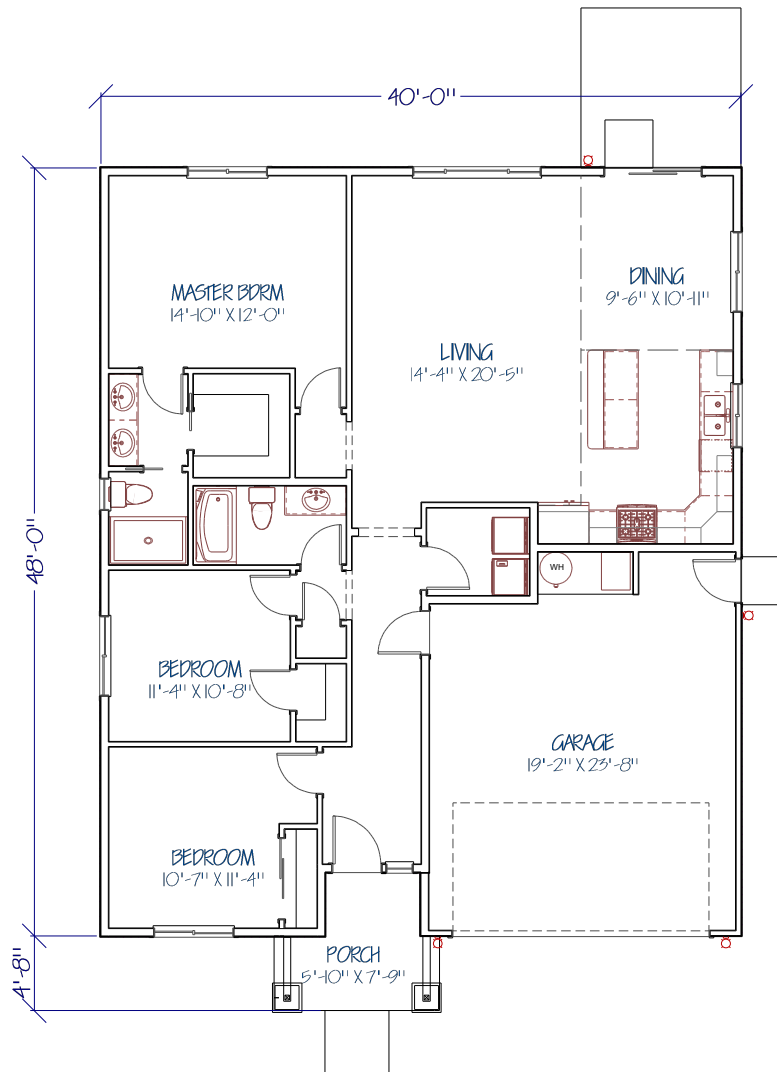

GARDEN GROVE

ASTER

1226 SQ FT
3 BEDROOM
2 BATH

LIVING AREA
1226 SQ FT
GARAGE AREA
404 SQ FT

GARDEN GROVE

LOTUS

1447 SQ FT
3 BEDROOM
2 BATH

LIVING AREA
1447 SQ FT
GARAGE AREA
448 sq ft

GARDEN GROVE

POPPY

1713 SQ FT
 3 BEDROOM
 2 BATH
 3-CAR GARAGE

LIVING AREA
 948 SQ FT
 GARAGE AREA
 480 SQ FT

LIVING AREA
 743 SQ FT

GARDEN GROVE

PRIMROSE

1817 SQ FT
3 BEDROOM
2-1/2 BATH

LIVING AREA
823 SQ FT
GARAGE AREA
443 sq ft

LIVING AREA
994 SQ FT

GARDEN GROVE

TANSY

1855 SQ FT
3 BEDROOM
2-1/2 BATH