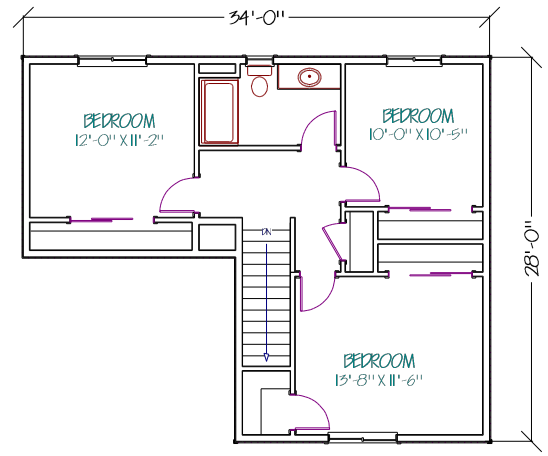

GARDEN GROVE

ASTER

1226 SQ FT
3 BEDROOM
2 BATH

LIVING AREA
1226 SQ FT
GARAGE AREA
404 SQ FT

GARDEN GROVE

LOTUS

1447 SQ FT
3 BEDROOM
2 BATH

LIVING AREA
1447 SQ FT
GARAGE AREA
448 sq ft

GARDEN GROVE

POPPY

1713 SQ FT
 3 BEDROOM
 2 BATH
 3-CAR GARAGE

LIVING AREA
 948 SQ FT
 GARAGE AREA
 480 SQ FT

LIVING AREA
 743 SQ FT

GARDEN GROVE

PRIMROSE

1817 SQ FT
3 BEDROOM
2-1/2 BATH

LIVING AREA
823 SQ FT
GARAGE AREA
443 sq ft

LIVING AREA
994 SQ FT

GARDEN GROVE

TANSY

1855 SQ FT
3 BEDROOM
2-1/2 BATH