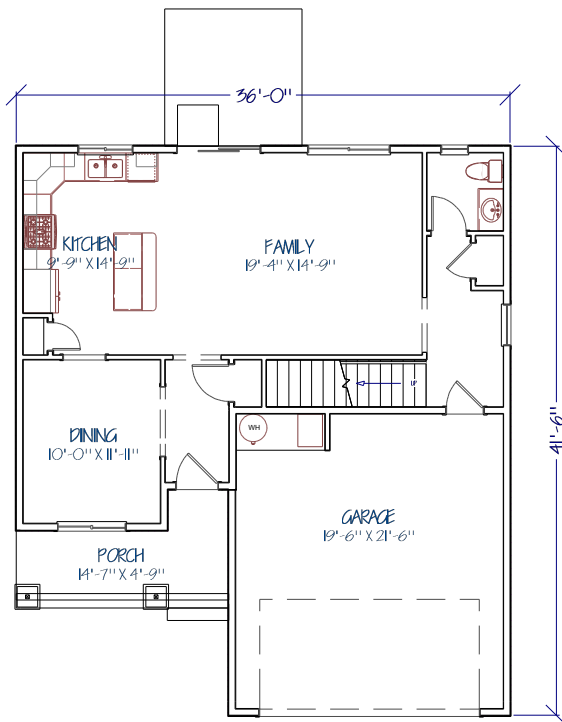

GARDEN GROVE

ASTER

1226 SQ FT
3 BEDROOM
2 BATH

LIVING AREA
1226 SQ FT
GARAGE AREA
404 SQ FT

GARDEN GROVE

LOTUS

1447 SQ FT
3 BEDROOM
2 BATH

LIVING AREA
1447 SQ FT
GARAGE AREA
448 sq ft

GARDEN GROVE

POPPY

1713 SQ FT
 3 BEDROOM
 2 BATH
 3-CAR GARAGE

LIVING AREA
 948 SQ FT
 GARAGE AREA
 480 SQ FT

LIVING AREA
 743 SQ FT

GARDEN GROVE

PRIMROSE

1817 SQ FT
3 BEDROOM
2-1/2 BATH

LIVING AREA
823 SQ FT
GARAGE AREA
443 sq ft

LIVING AREA
994 SQ FT

GARDEN GROVE

TANSY

1855 SQ FT
3 BEDROOM
2-1/2 BATH