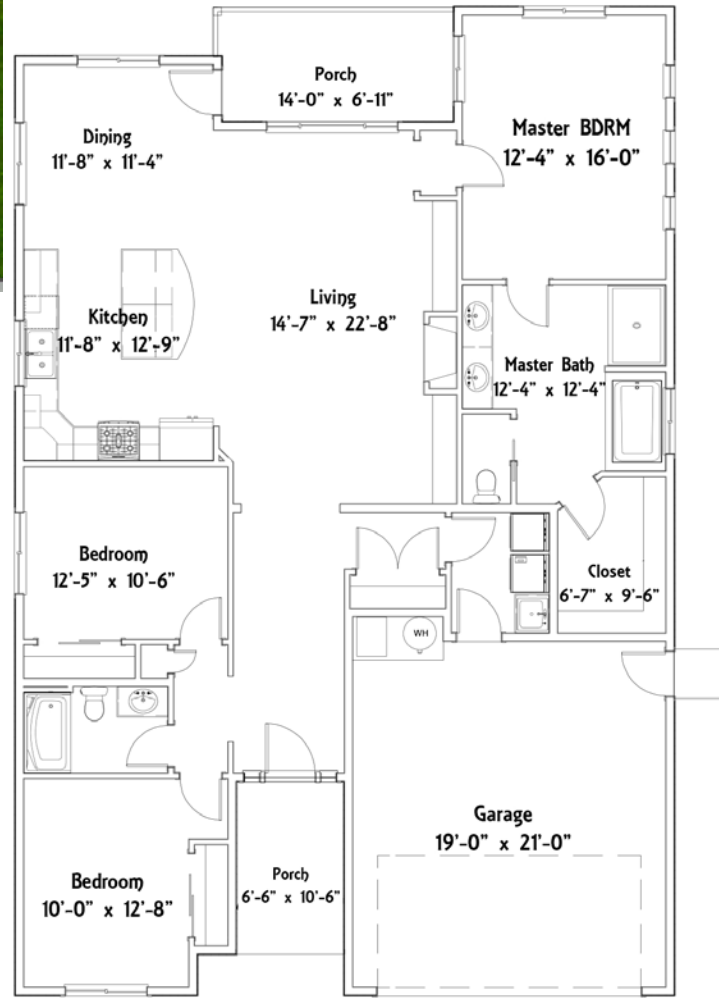

Black Orchid

4Bed

3Bath

2225 sq ft

BENWAY QUALITY HOMES

"Quality" It's Not Just in the Name

Foxglove
3Bed
2Bath
1737 sq ft

Living Area
1737 SQ FT

LIVING AREA
1830 SQ FT

Gardenia
3Bed
2Bath
1830 sq ft

Honeysuckle

3Bed

3Bath

2519 sq ft

Living Area
1395 SQ FT

Living Area
1124 SQ FT

Garage Area
749 SQ FT

BENWAY QUALITY HOMES

“Quality” It’s Not Just in the Name

Magnolia

3Bed

3Bath

2046 sq ft

LIVING AREA
1075 SQ FT

LIVING AREA
971 SQ FT

BENWAY QUALITY HOMES
"Quality" It's Not Just in the Name

Oleander

3Bed

3Bath

2571 sq ft

Living Area
1149 SQ FT

Garage Area
606 SQ FT