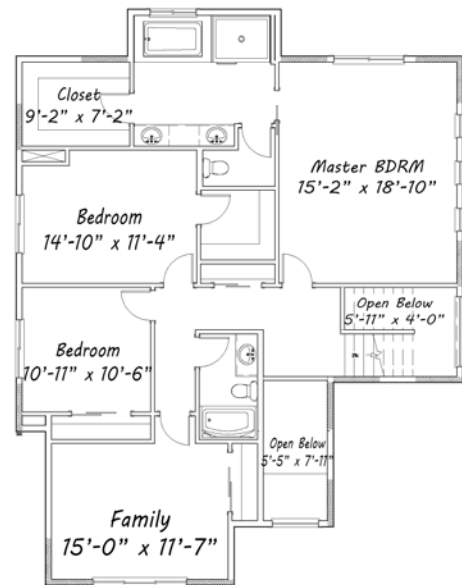

LIVING AREA
971 SQ FT

BENWAY QUALITY HOMES
"Quality" It's Not Just in the Name

Oleander

3Bed

3Bath

2571 sq ft

Living Area
1149 SQ FT

Garage Area
606 SQ FT

Living Area
1422 SQ FT

BENWAY QUALITY HOMES

“Quality” It’s Not Just in the Name