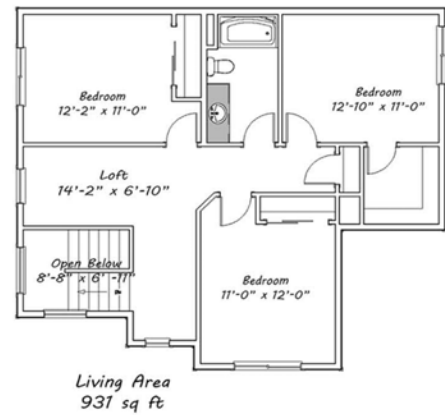

Black Orchid

4Bed

3Bath

2225 sq ft

BENWAY QUALITY HOMES

"Quality" It's Not Just in the Name

Foxglove
3Bed
2Bath
1737 sq ft

Living Area
1737 SQ FT

LIVING AREA
1830 SQ FT

Gardenia
3Bed
2Bath
1830 sq ft

Honeysuckle

3Bed

3Bath

2519 sq ft

Living Area
1395 SQ FT

Living Area
1124 SQ FT

Garage Area
749 SQ FT

BENWAY QUALITY HOMES

“Quality” It’s Not Just in the Name

Magnolia

3Bed

3Bath

2046 sq ft

LIVING AREA
1075 SQ FT

LIVING AREA
971 SQ FT

BENWAY QUALITY HOMES
"Quality" It's Not Just in the Name

Oleander

3Bed

3Bath

2571 sq ft

Living Area
1149 SQ FT

Garage Area
606 SQ FT