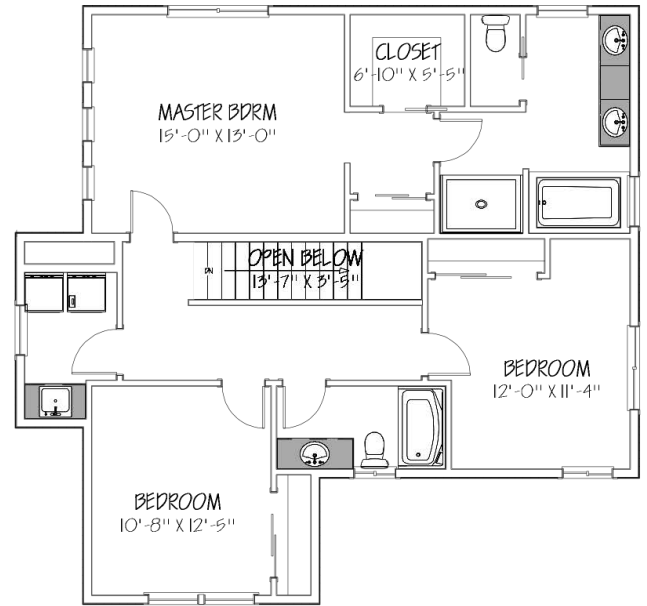

Garage Area
749 SQ FT

BENWAY QUALITY HOMES

“Quality” It’s Not Just in the Name

Magnolia

3Bed

3Bath

2046 sq ft

LIVING AREA
1075 SQ FT

LIVING AREA
971 SQ FT

BENWAY QUALITY HOMES
"Quality" It's Not Just in the Name

Oleander

3Bed

3Bath

2571 sq ft

Living Area
1149 SQ FT

Garage Area
606 SQ FT