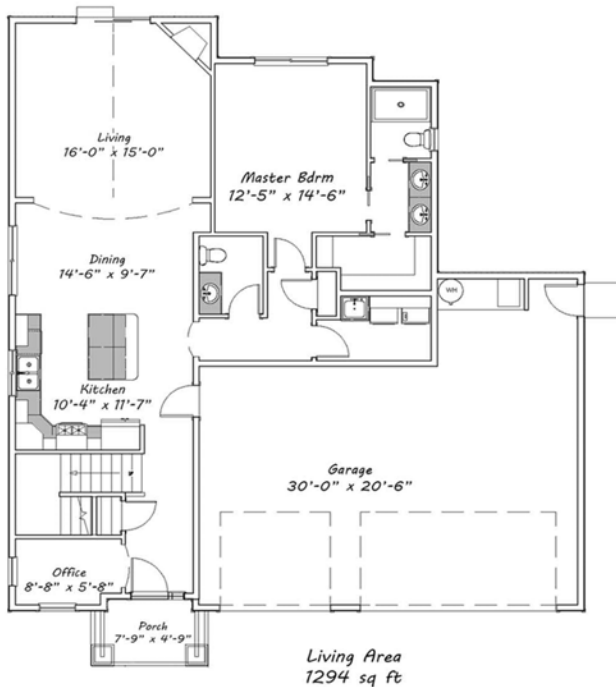

Black Orchid

4Bed

3Bath

2225 sq ft

BENWAY QUALITY HOMES

"Quality" It's Not Just in the Name

Foxglove
3Bed
2Bath
1737 sq ft

Living Area
1737 SQ FT

LIVING AREA
1830 SQ FT

Gardenia
3Bed
2Bath
1830 sq ft

Honeysuckle

3Bed

3Bath

2519 sq ft

Living Area
1395 SQ FT

Living Area
1124 SQ FT

Garage Area
749 SQ FT

BENWAY QUALITY HOMES

“Quality” It’s Not Just in the Name

Magnolia

3Bed

3Bath

2046 sq ft

LIVING AREA
1075 SQ FT