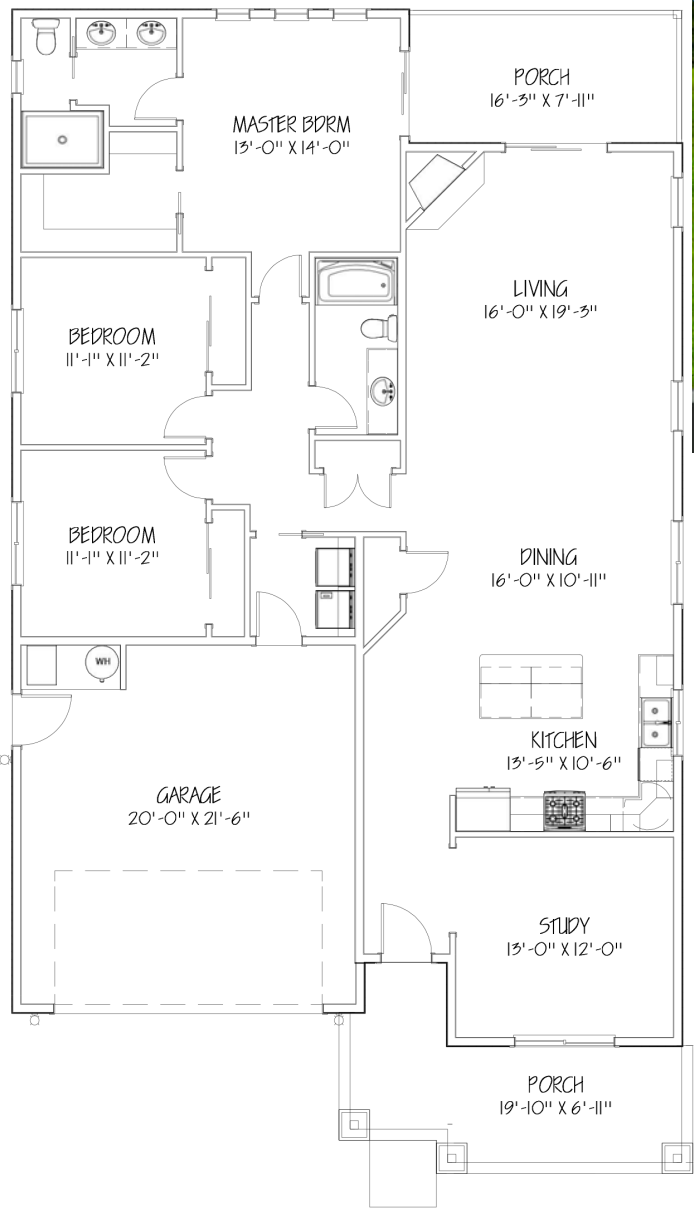

Black Orchid

4Bed

3Bath

2225 sq ft

BENWAY QUALITY HOMES

"Quality" It's Not Just in the Name

Foxglove
3Bed
2Bath
1737 sq ft

Living Area
1737 SQ FT

LIVING AREA
1830 SQ FT

Gardenia
3Bed
2Bath
1830 sq ft

Honeysuckle

3Bed

3Bath

2519 sq ft

Living Area
1395 SQ FT

Living Area
1124 SQ FT

Garage Area
749 SQ FT

BENWAY QUALITY HOMES

“Quality” It’s Not Just in the Name

Magnolia

3Bed

3Bath

2046 sq ft

LIVING AREA
1075 SQ FT

LIVING AREA
971 SQ FT

BENWAY QUALITY HOMES
"Quality" It's Not Just in the Name

Oleander

3Bed

3Bath

2571 sq ft

Living Area
1149 SQ FT

Garage Area
606 SQ FT