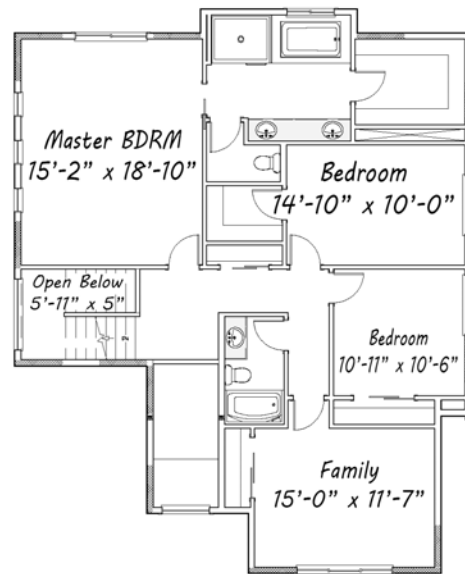

LIVING AREA
1830 SQ FT

Gardenia
3Bed
2Bath
1830 sq ft

Honeysuckle

3Bed

3Bath

2519 sq ft

Living Area
1395 SQ FT

Living Area
1124 SQ FT

Garage Area
749 SQ FT

BENWAY QUALITY HOMES

“Quality” It’s Not Just in the Name

Magnolia

3Bed

3Bath

2046 sq ft

LIVING AREA
1075 SQ FT

LIVING AREA
971 SQ FT

BENWAY QUALITY HOMES
"Quality" It's Not Just in the Name

Oleander

3Bed

3Bath

2571 sq ft

Living Area
1149 SQ FT

Garage Area
606 SQ FT