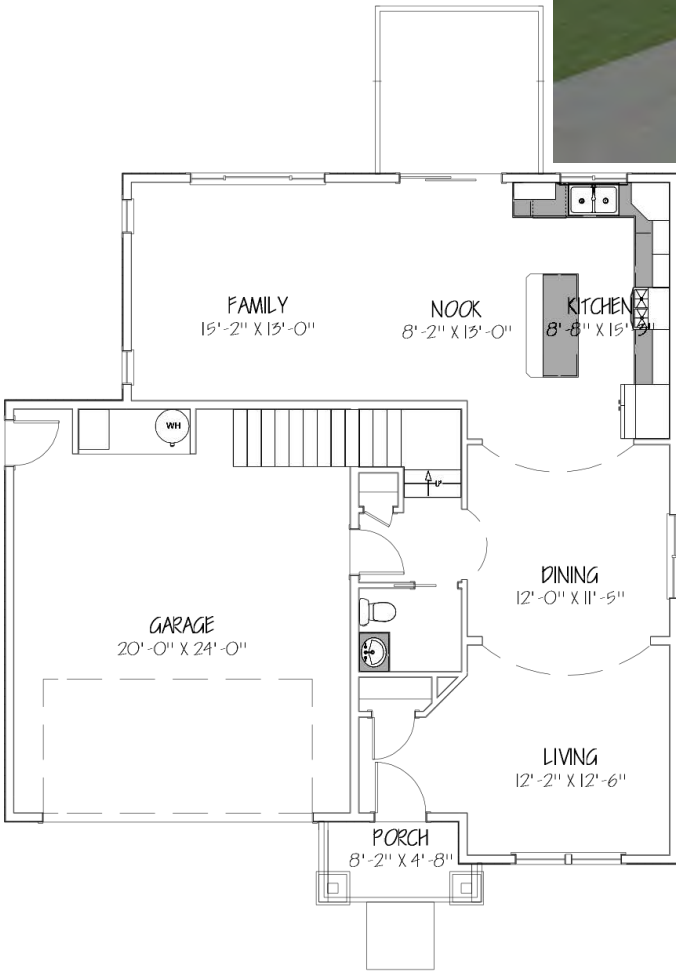

Garage Area
749 SQ FT

BENWAY QUALITY HOMES

“Quality” It’s Not Just in the Name

Magnolia

3Bed

3Bath

2046 sq ft

LIVING AREA
1075 SQ FT

LIVING AREA
971 SQ FT

BENWAY QUALITY HOMES
"Quality" It's Not Just in the Name

Oleander

3Bed

3Bath

2571 sq ft

Living Area
1149 SQ FT

Garage Area
606 SQ FT