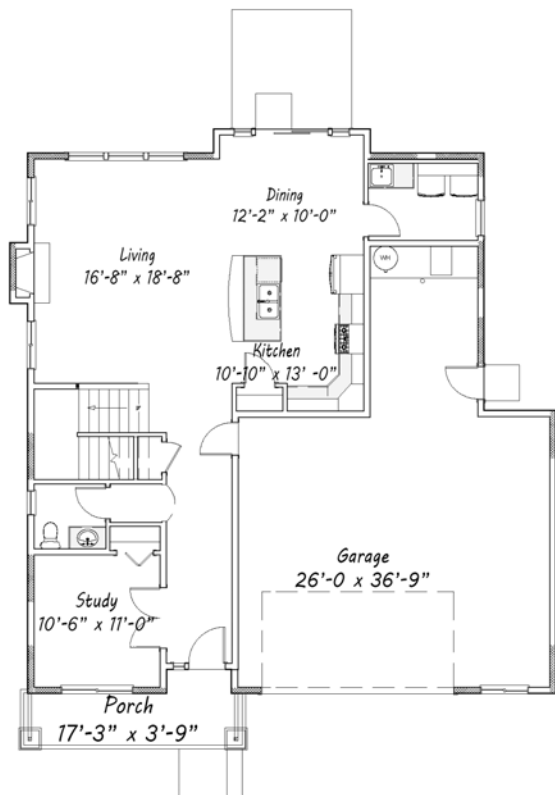

LIVING AREA
1830 SQ FT

Gardenia
3Bed
2Bath
1830 sq ft

Honeysuckle

3Bed

3Bath

2519 sq ft

Living Area
1395 SQ FT

Living Area
1124 SQ FT

Garage Area
749 SQ FT

BENWAY QUALITY HOMES

“Quality” It’s Not Just in the Name

Magnolia

3Bed

3Bath

2046 sq ft

LIVING AREA
1075 SQ FT

LIVING AREA
971 SQ FT

BENWAY QUALITY HOMES
"Quality" It's Not Just in the Name

Oleander

3Bed

3Bath

2571 sq ft

Living Area
1149 SQ FT

Garage Area
606 SQ FT