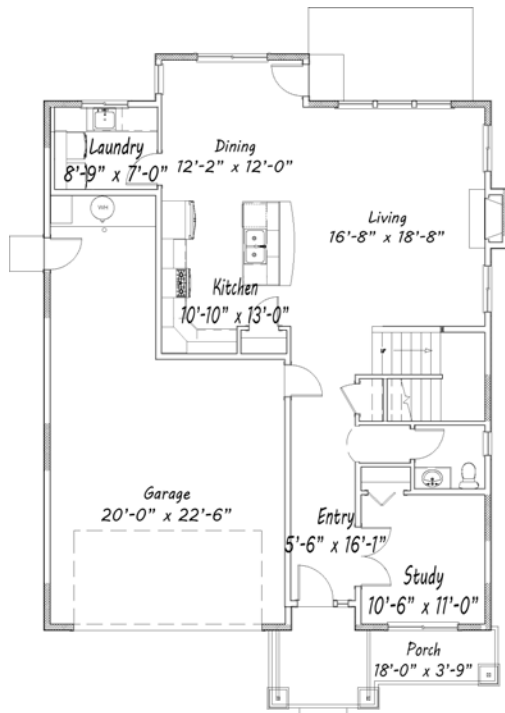

LIVING AREA
971 SQ FT

BENWAY QUALITY HOMES
"Quality" It's Not Just in the Name

Oleander

3Bed

3Bath

2571 sq ft

Living Area
1149 SQ FT

Garage Area
606 SQ FT

Living Area
1422 SQ FT

BENWAY QUALITY HOMES

“Quality” It’s Not Just in the Name